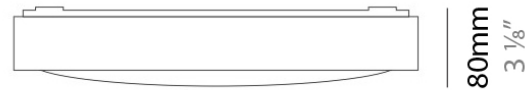

FLAT SURFACE

D12048

PROJECT	_____
TYPE	_____
NOTES	_____
QUANTITY	_____
DATE	_____

GENERAL

Series: Flat
Division: Design
Mounting Type: Surface
Mounting Location: Ceiling
Subcategory: Ambient

PHYSICAL

Shape: Square
Length (mm): 298
Length (in): 11 3/4
Width (mm): 298
Width (in): 11 3/4
Height (mm): 80
Height (in): 3 1/8
Extension (mm): 80
Extension (in): 3 1/8
Light Distribution: Direct
Weight (kg): 2.26
Weight (lbs): 5
Diffuser: Opal White Satin Acrylic
Fixture Finish: WHI
Fixture Material: Metal

ELECTRICAL

Number of Lamps: 2
Lamp Type: LED Retrofit / CFL
Bulb Included: Bulb Not Included
Total Output Wattage (W): 20 / 36
Max. Wattage Per Lamp (W): 10 / 18
Lamp Base: 2G11
Driver Included: Yes
Driver Location: Integrated
Driver Type: Ballast - Universal
Input Voltage (V): 120 - 277
Lamp Voltage (V): 120

LED

OPTICAL

RATINGS AND CERTIFICATIONS

Certified By: CSA Certified to UL and CSA Standards
IP rating: IP20

298mm 11 3/4"